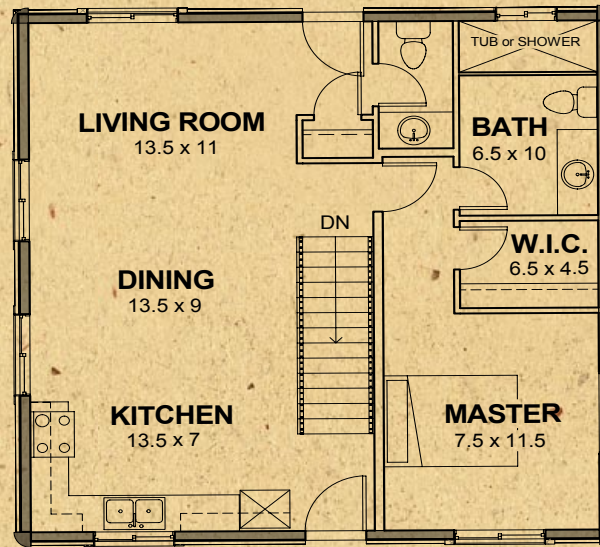

Homestead Series

Homestead 3

Homestead 3

Total Living Area	841 sq. ft.
-------------------	-------------

www.whispercreekloghomes.com